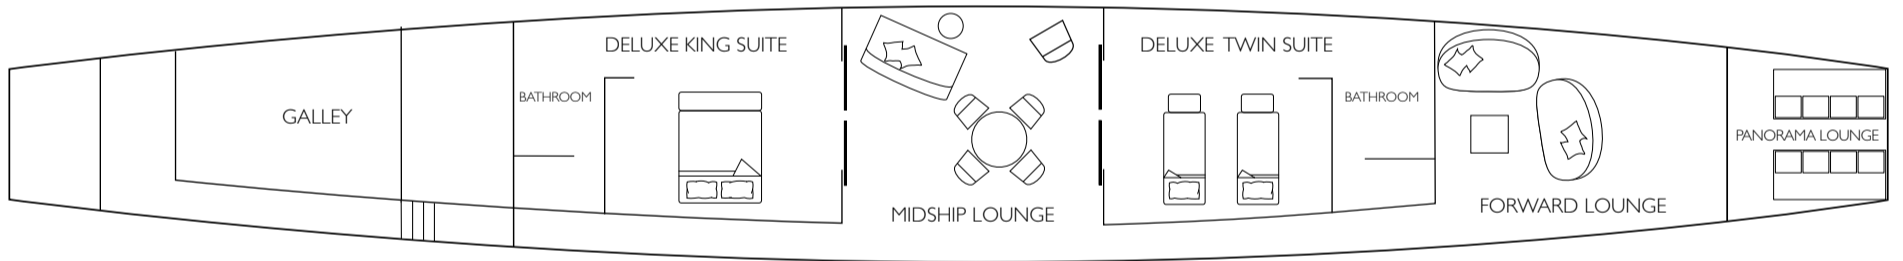

GYPSY

ELEVATION

SCALE 1:100

MAIN DECK
TIME OFF DECK

SCALE 1:100