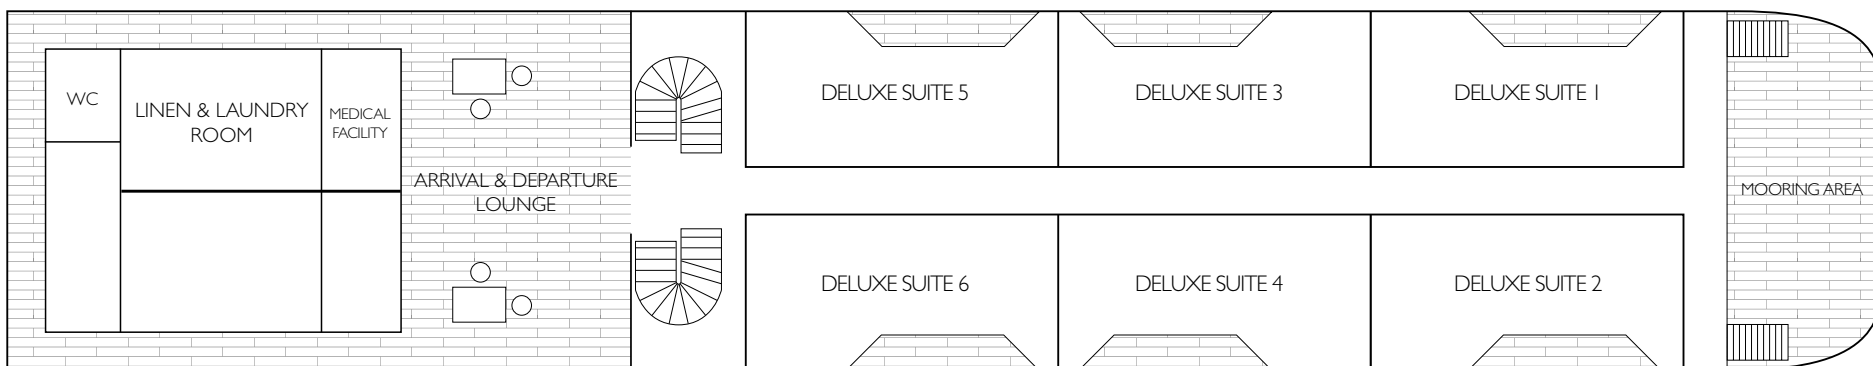

## ELEVATION

SCALE 1:125

## LOWER DECK RIVER DECK

SCALE 1:125